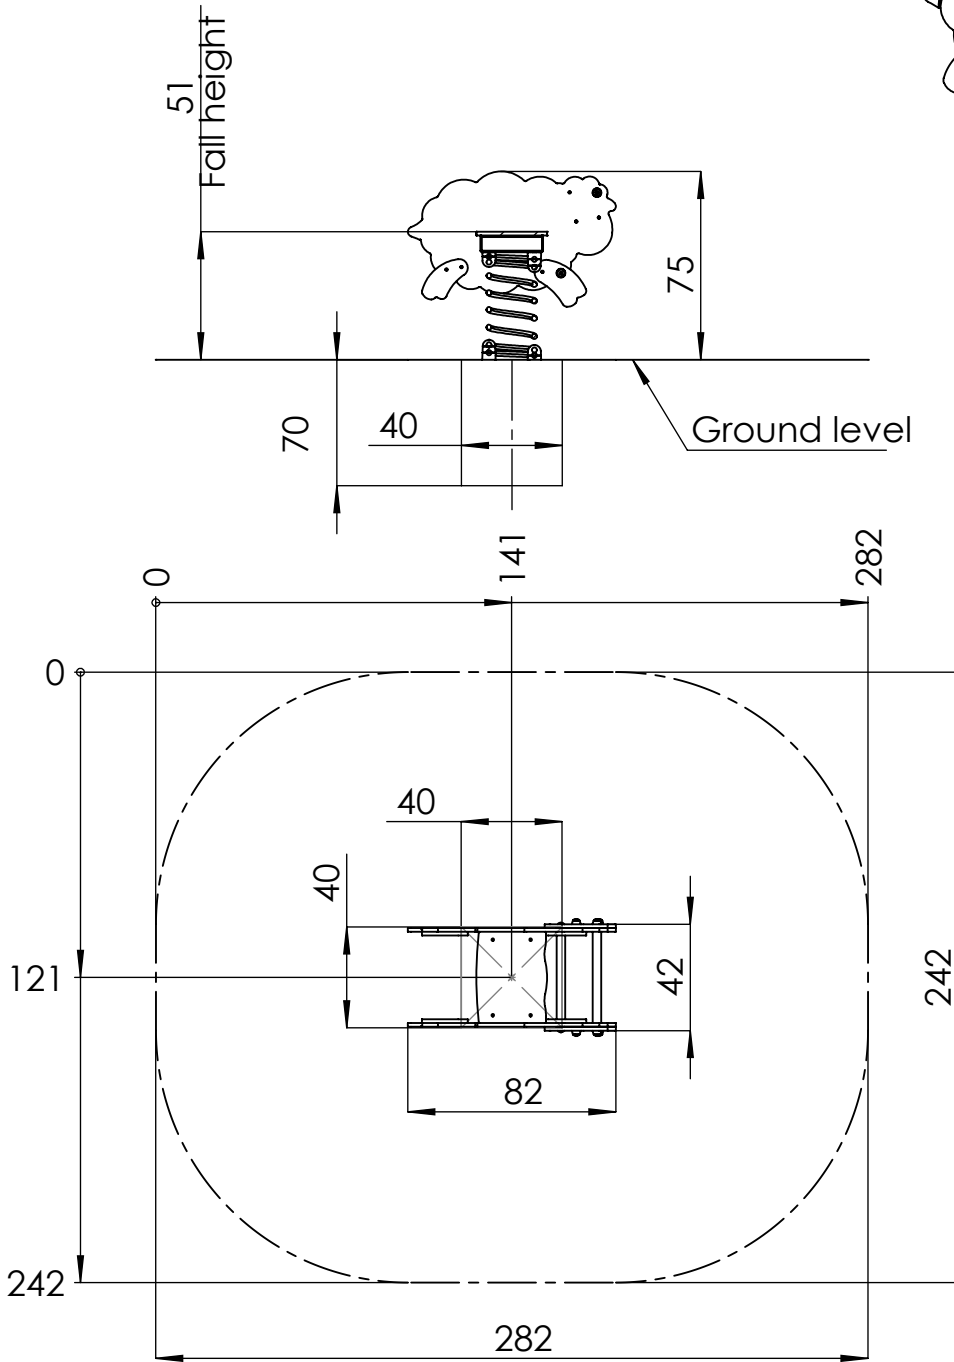

(1:20)

Dimensions are in cm.

broa.

FLFJ528 / BLFJ528

-

Datum
2026. 02. 19.

'''

Sida
1/1

Drawing.
Assembly

Skala
1:30

Sign.
DK

ID.
FAB24258