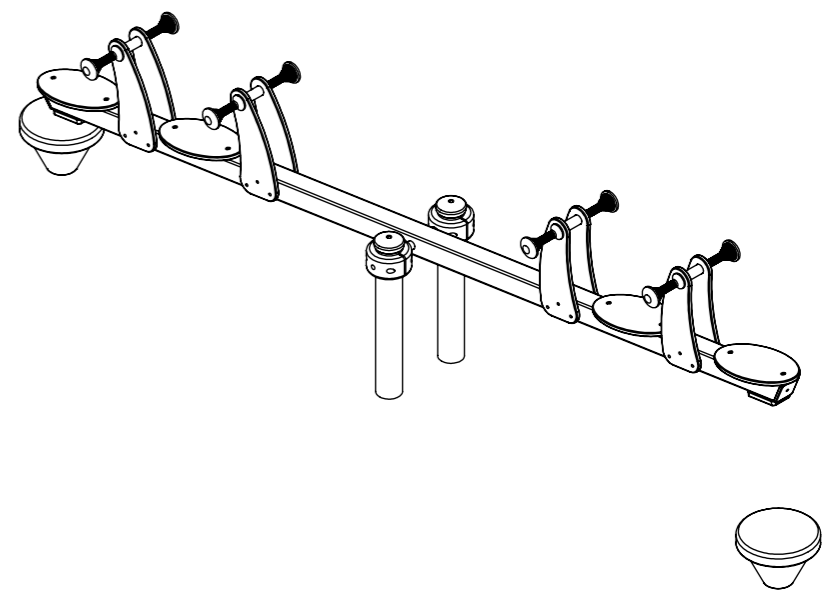

broa.			Name Double seesaw 2 FLFJ520D / BLFJ520D		Material -
			Drawing Installation	Monogram DK	Scale 1:10
Date 2026.02.20	Version -	Page 2/1			

			Name Double seesaw 2 FLFJ520D / BLFJ520D		Material -
			Drawing Installation	Monogram DK	Scale 1:25
Date 2026.02.20	Version -	Page 2/2			