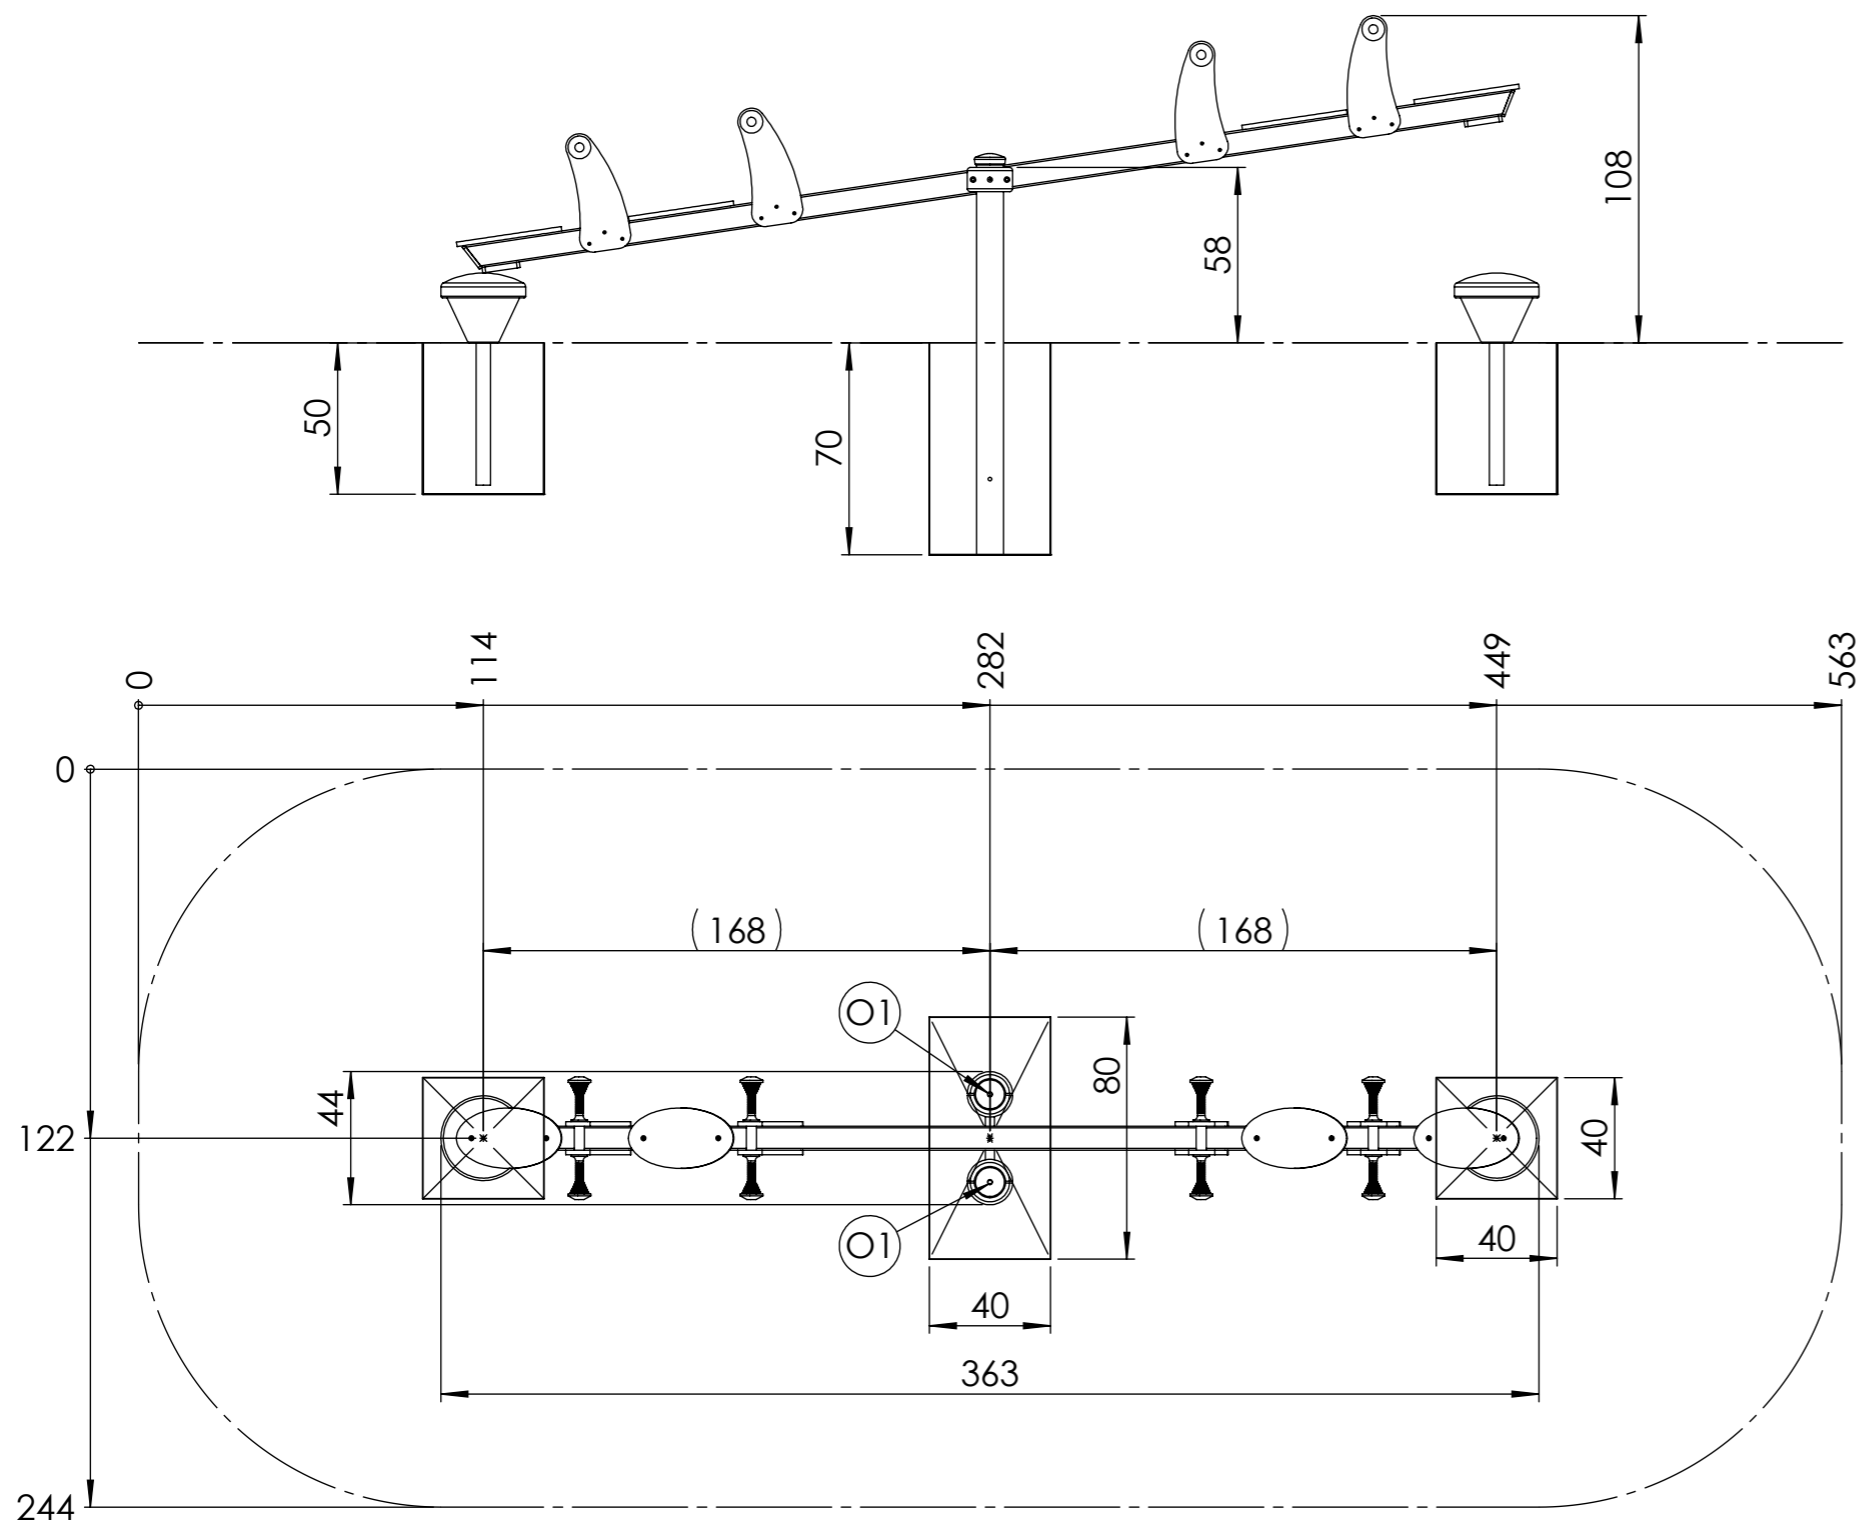

broa.			Name Double seesaw 2 FLFJ520D / BLFJ520D		Material -
			Drawing Installation	Monogram DK	Scale 1:10
Date 2026.02.20	Version -	Page 2/1			

			Name Double seesaw 2 FLFJ520D / BLFJ520D		Material -
			Drawing Installation	Monogram DK	Scale 1:25
Date 2026.02.20	Version -	Page 2/2			