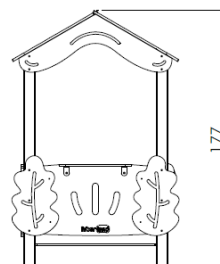

MAIN PARAMETERS

Dimensions	116 x 123 x 177 cm
Safety area	416 x 423 cm
Safety area (m ²)	15,15 m ²
Free fall hight (HIC)	-15 cm
Recommended age group	1-10 years
Recommended number of users	3 person
Complies with Standards	EN 1176-1

FUNCTIONS

Game desk	1 pc
Abacus	1 pc
Platform 1 m ²	1 pc

INTERACTION

ROLE PLAY

TACTILE PLAY

VISUAL
STIMULATION

HIDING

SAFETY AREA

HIC <60 cm	15,15 m ²
HIC in Total	15,15 m ²

MATERIAL USAGE

Construction: S235 carbon steel hollow section, covered. Surface treatment: hot dip galvanized, 2 layers of PE powder coating (60-70 µm per layer).

Abacus pipe: D 33,7 mm, stainless pipe.

Side panels, rooftops, decorative items: 15 mm, contour milled, UV resistant HDPE plate.

Fasteners: stainless steel.

Platforms: 16 mm UV-resistant, anti-slip HPL panels.