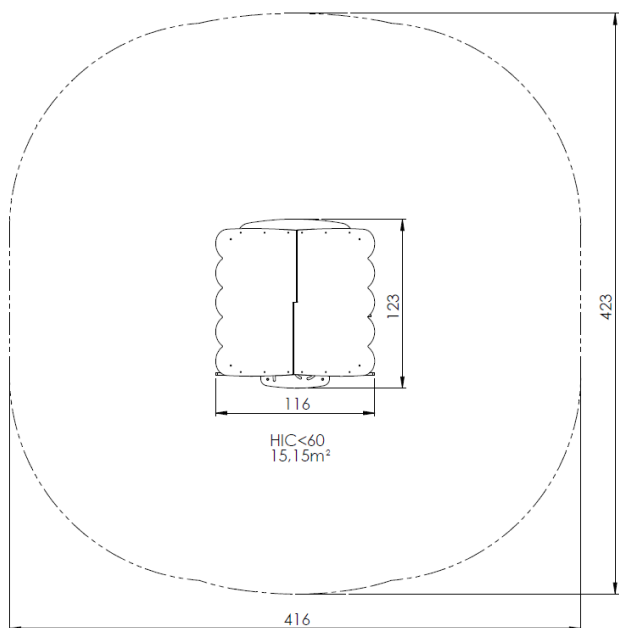

SAFETY AREA

HIC <60 cm	15,15 m²
HIC in Total	15,15 m²

MATERIAL USAGE

Construction: S235 carbon steel hollow section, covered. Surface treatment: hot dip galvanized, 2 layers of PE powder coating (60-70 µm per layer).

Abacus pipe: D 33,7 mm, stainless pipe.

Side panels, rooftops, decorative items: 15 mm, contour milled, UV resistant HDPE plate.

Fasteners: stainless steel.

Platforms: 16 mm UV-resistant, anti-slip HPL panels.

Construction: surface-treated, laminated scots pine posts